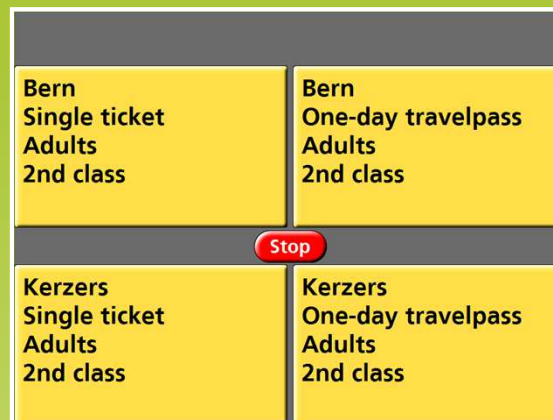

4-Quadrant solution (Gümmenen automatic ticket machine used in this example)

1. On the start screen, the 4-quadrant solution can be selected by pressing hidden buttons (in the top right-hand corner next to the BLS logo or in the bottom left-hand corner next to the Info button).

2. Enlarge view of favourite tickets by pressing the hidden button

2.1 top right (concessionary fares)

2.2 bottom left (adult fares)

3. Enlarged view for payment