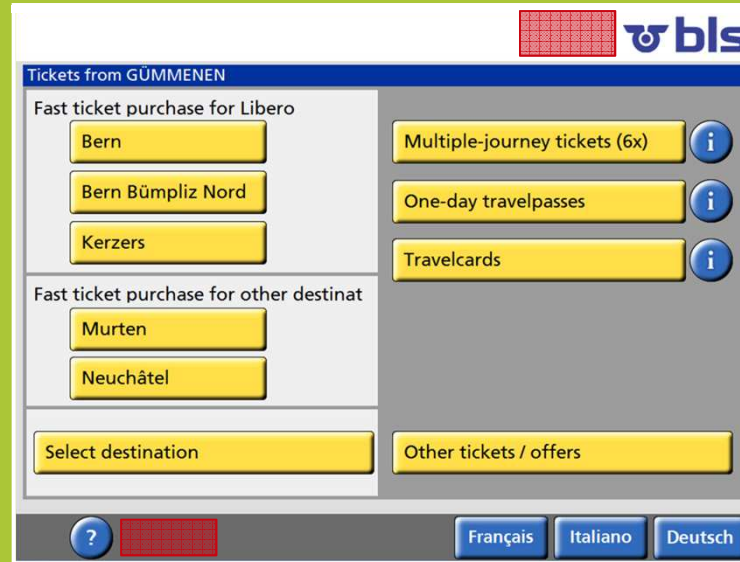

4-Quadrant solution (Gümmenen automatic ticket machine used in this example)

1. On the start screen, the 4-quadrant solution can be selected by pressing hidden buttons (in the top right-hand corner next to the BLS logo or in the bottom left-hand corner next to the Info button).

2. Enlarge view of favourite tickets by pressing the hidden button

2.1 top right (concessionary fares)

2.2 bottom left (adult fares)

3. Enlarged view for payment